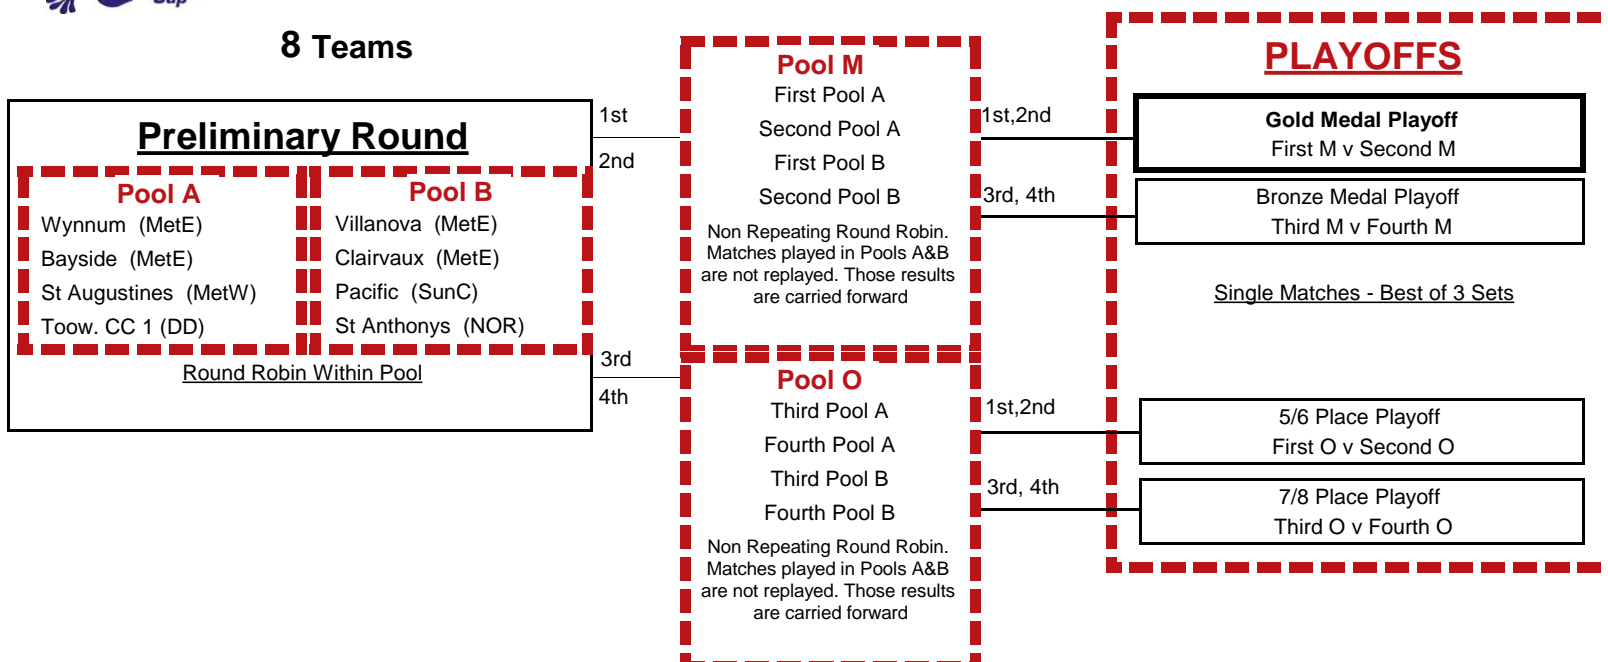

2024 Queensland Senior Schools Cup

Year 12 Boys Div 3 White

8 Teams

2024 Queensland Senior Schools Cup

Year 12 Boys Div 3 White

Time	Id	Pool	Friday		Time	Id	Pool	Saturday	
				(Duty)					(Duty)
			<u>Carrara Hall 1 Ct. 1</u>					<u>Carrara Hall 1 Ct. 1</u>	
15:25	F1	Pool A	Wynnum vs. St Augustines	(Bayside)	11:25	F10	Pool A	Bayside vs. St Augustines	(Diff. Div.)
16:40	F2	Pool A	Bayside vs. Toow. CC 1	(St Augustines)	12:35	F9	Pool A	Wynnum vs. Toow. CC 1	(St Augustines)
18:25	F5	Pool A	Wynnum vs. Bayside	(Toow. CC 1)	13:45	E17		Different Division	(Wynnum)
19:35	F6	Pool A	St Augustines vs. Toow. CC 1	(Wynnum)	16:05	F17	Pool O	Third Pool A vs. Fourth Pool B	(Diff. Div.)
			<u>Carrara Hall 1 Ct. 2</u>		17:15	F15	Pool M	First Pool A vs. First Pool B	(Fourth Pool B)
15:25	F3	Pool B	Villanova vs. Pacific	(Clairvaux)	18:25	F16	Pool M	Second Pool A vs. Second Pool B	(First Pool A)
16:40	F4	Pool B	Clairvaux vs. St Anthony's	(Pacific)				<u>Carrara Hall 1 Ct. 2</u>	
18:25	F7	Pool B	Villanova vs. Clairvaux	(St Anthony's)	11:25	F12	Pool B	Clairvaux vs. Pacific	(Diff. Div.)
19:35	F8	Pool B	Pacific vs. St Anthony's	(Villanova)	12:35	F11	Pool B	Villanova vs. St Anthony's	(Pacific)
					13:45	E18		Different Division	(Villanova)
					16:05	F18	Pool O	Fourth Pool A vs. Third Pool B	(Second Pool B)
					17:15	E13		Different Division	(Fourth Pool A)
					18:25	F13	Pool O	Third Pool A vs. Third Pool B	(First Pool B)
								<u>Sunday</u>	
Time	Id	Pool			Time	Id	Pool	(Duty)	
								<u>Carrara Hall 1 Ct. 2</u>	
9:10	F14	Pool O			9:10	F14	Pool O	Fourth Pool A vs. Fourth Pool B	(Diff. Div.)
10:20	F20	Pool M			10:20	F20	Pool M	Second Pool A vs. First Pool B	(Third Pool B)
11:30	E22				11:30	E22		Different Division	(Second Pool A)
12:40	F22	5/6 Place			12:40	F22	5/6 Place	First Pool O vs. Second Pool O	(Diff. Div.)
13:50	F23	Bronze Medal			13:50	F23	Bronze Medal	Third Pool M vs. Fourth Pool M	(Loser F22)
15:00	F24	Gold Medal			15:00	F24	Gold Medal	First Pool M vs. Second Pool M	(Winner F23)
								<u>Carrara Hall 1 Ct. 1</u>	
10:25	F19	Pool M			10:25	F19	Pool M	First Pool A vs. Second Pool B	(Third Pool A)
12:45	F21	7/8 Place			12:45	F21	7/8 Place	Third Pool O vs. Fourth Pool O	(Diff. Div.)
13:55	E23				13:55	E23		Different Division	(Loser F21)