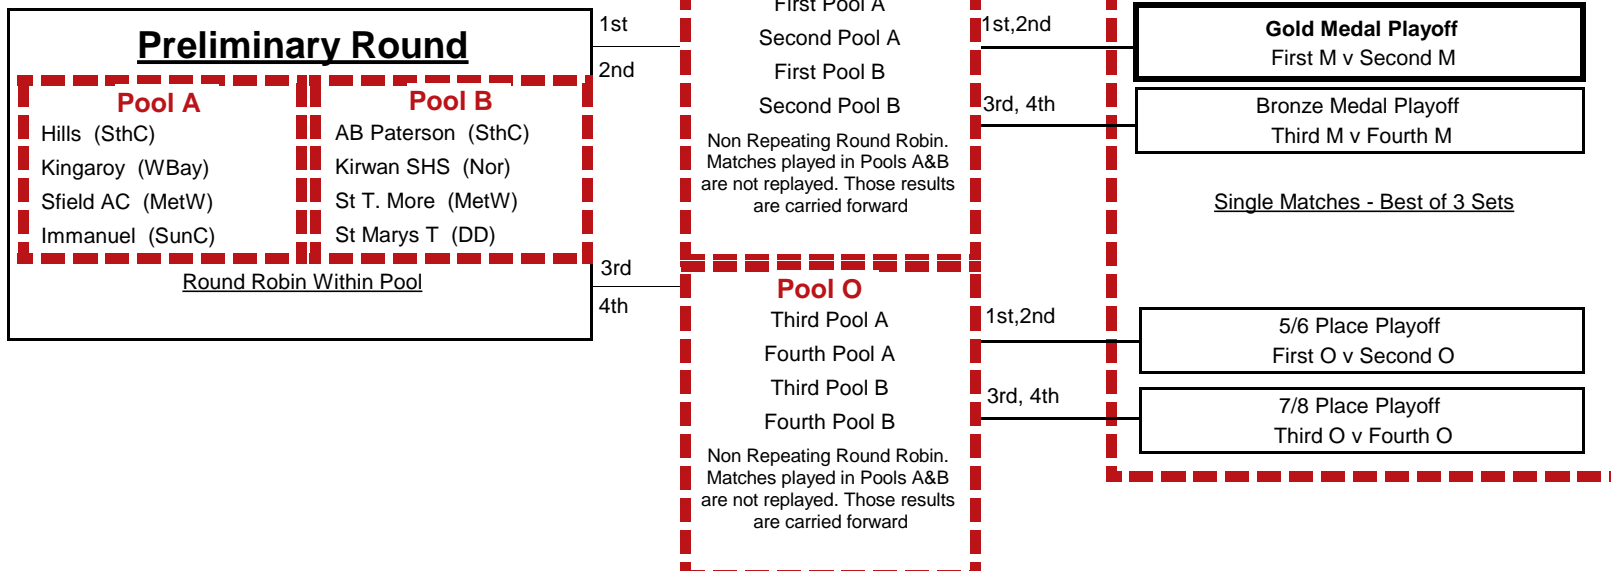

2024 Queensland Senior Schools Cup

Year 12 Boys Div 2 Purple

8 Teams

2024 Queensland Senior Schools Cup

Year 12 Boys Div 2 Purple

Time	Id	Pool	Friday		Time	Id	Pool	Saturday	
				(Duty)					(Duty)
			<u>Carrara Hall 1 Ct. 1</u>					<u>Carrara Hall 1 Ct. 1</u>	
10:00	E1	Pool A	Hills vs. Sfield AC	(Kingaroy)	9:00	E10	Pool A	Kingaroy vs. Sfield AC	(Hills)
11:15	E2	Pool A	Kingaroy vs. Immanuel	(Sfield AC)	10:15	E9	Pool A	Hills vs. Immanuel	(Sfield AC)
13:00	E5	Pool A	Hills vs. Kingaroy	(Immanuel)	11:25	F10		Different Division	(Immanuel)
14:15	E6	Pool A	Sfield AC vs. Immanuel	(Hills)	13:45	E17	Pool O	Third Pool A vs. Fourth Pool B	(Diff. Div.)
			<u>Carrara Hall 1 Ct. 2</u>		14:55	E15	Pool M	First Pool A vs. First Pool B	(Third Pool A)
10:00	E3	Pool B	AB Paterson vs. St T. More	(Kirwan SHS)	16:05	F17		Different Division	(First Pool A)
11:15	E4	Pool B	Kirwan SHS vs. St Marys T	(St T. More)				<u>Carrara Hall 1 Ct. 2</u>	
13:00	E7	Pool B	AB Paterson vs. Kirwan SHS	(St Marys T)	9:00	E12	Pool B	Kirwan SHS vs. St T. More	(AB Paterson)
14:15	E8	Pool B	St T. More vs. St Marys T	(AB Paterson)	10:15	E11	Pool B	AB Paterson vs. St Marys T	(St T. More)
					11:25	F12		Different Division	(St Marys T)
					13:45	E18	Pool O	Fourth Pool A vs. Third Pool B	(Diff. Div.)
					14:55	E16	Pool M	Second Pool A vs. Second Pool B	(Third Pool B)
					17:15	E13	Pool O	Third Pool A vs. Third Pool B	(Diff. Div.)
								<u>Sunday</u>	
									(Duty)
								<u>Carrara Hall 1 Ct. 1</u>	
					8:00	E19	Pool M	First Pool A vs. Second Pool B	(First Pool B)
					9:15	E20	Pool M	Second Pool A vs. First Pool B	(Second Pool B)
					11:35	E21	7/8 Place	Third Pool O vs. Fourth Pool O	(Fourth Pool M)
					12:45	F21		Different Division	(Second Pool M)
					13:55	E23	Bronze Medal	Third Pool M vs. Fourth Pool M	(Diff. Div.)
					15:05	E24	Gold Medal	First Pool M vs. Second Pool M	(Third Pool M)
								<u>Carrara Hall 1 Ct. 2</u>	
					8:00	E14	Pool O	Fourth Pool A vs. Fourth Pool B	(Second Pool A)
					9:10	F14		Different Division	(Fourth Pool A)
					11:30	E22	5/6 Place	First Pool O vs. Second Pool O	(Diff. Div.)
					12:40	F22		Different Division	(First Pool M)