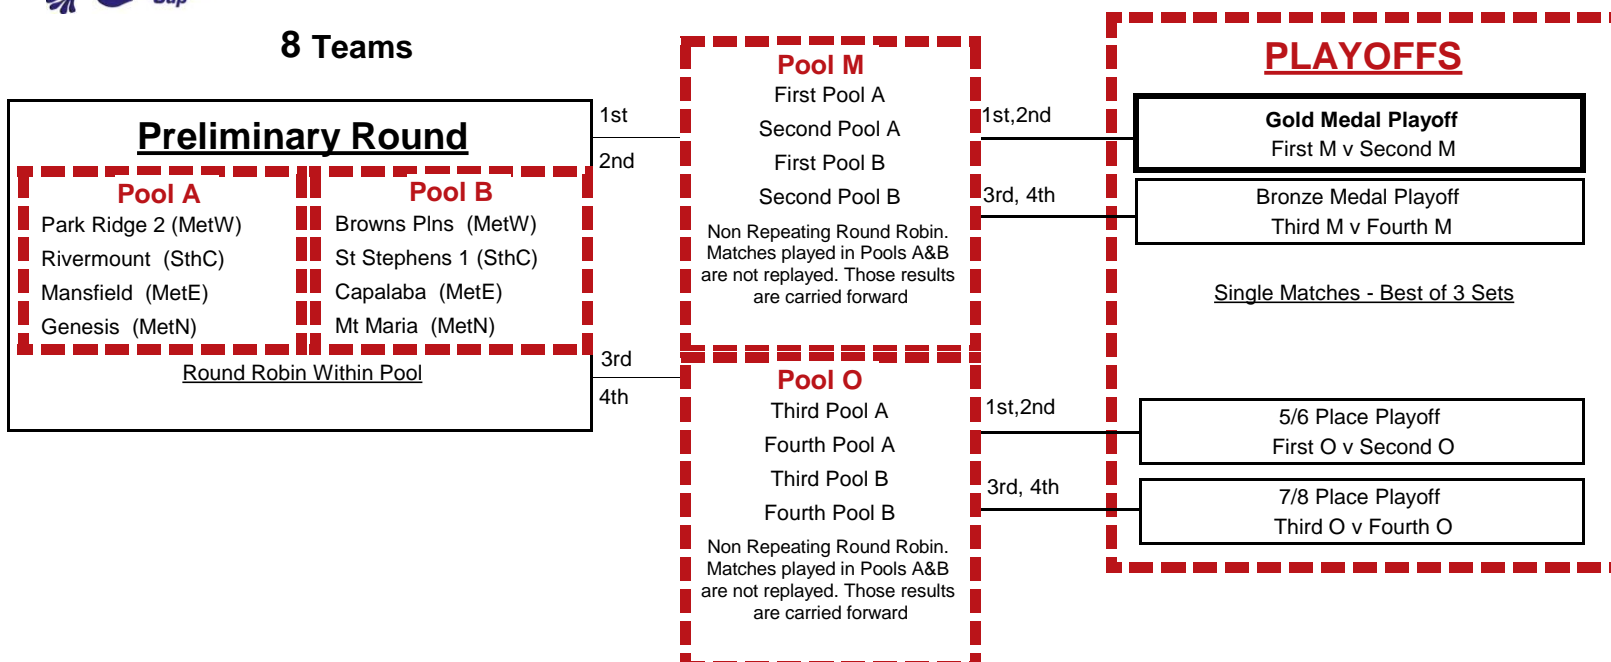

2024 Queensland Senior Schools Cup

Year 11 Girls Div 3 Yellow

8 Teams

2024 Queensland Senior Schools Cup

Year 11 Girls Div 3 Yellow

Time	Id	Pool	Friday	
				(Duty)
<u>Mt Warren Park Ct. 3</u>				
10:30	Z1	Pool A	Park Ridge 2 vs. Mansfield	(Rivermount)
11:45	Z2	Pool A	Rivermount vs. Genesis	(Mansfield)
13:40	Z5	Pool A	Park Ridge 2 vs. Rivermount	(Genesis)
14:55	Z6	Pool A	Mansfield vs. Genesis	(Park Ridge 2)
<u>Mt Warren Park Ct. 4</u>				
10:30	Z3	Pool B	Browns Plns vs. Capalaba	(St Stephens 1)
11:45	Z4	Pool B	St Stephens 1 vs. Mt Maria	(Capalaba)
13:40	Z7	Pool B	Browns Plns vs. St Stephens 1	(Mt Maria)
14:55	Z8	Pool B	Capalaba vs. Mt Maria	(Browns Plns)

Time	Id	Pool	Saturday	
				(Duty)
<u>AB Paterson Ct. 3</u>				
9:00	Z9	Pool A	Park Ridge 2 vs. Genesis	(Mansfield)
10:15	Z10	Pool A	Rivermount vs. Mansfield	(Park Ridge 2)
11:25	N9		Different Division	(Rivermount)
13:45	Z15	Pool M	First Pool A vs. First Pool B	(Diff. Div.)
14:55	Z16	Pool M	Second Pool A vs. Second Pool B	(First Pool A)
16:05	N13		Different Division	(Second Pool B)
<u>AB Paterson Ct. 4</u>				
9:00	Z11	Pool B	Browns Plns vs. Mt Maria	(Capalaba)
10:15	Z12	Pool B	St Stephens 1 vs. Capalaba	(Browns Plns)
11:25	N11		Different Division	(St Stephens 1)
13:45	Z13	Pool O	Third Pool A vs. Third Pool B	(Diff. Div.)
14:55	Z14	Pool O	Fourth Pool A vs. Fourth Pool B	(Third Pool A)
16:05	N14		Different Division	(Fourth Pool B)
18:25	Z17	Pool O	Third Pool A vs. Fourth Pool B	(Diff. Div.)

Time	Id	Pool	Sunday	
				(Duty)
<u>AB Paterson Ct. 4</u>				
8:00	Z18	Pool O	Fourth Pool A vs. Third Pool B	(First Pool B)
9:15	Z20	Pool M	Second Pool A vs. First Pool B	(Fourth Pool A)
10:25	Z19	Pool M	First Pool A vs. Second Pool B	(Second Pool A)
11:35	Z21	7/8 Place	Third Pool O vs. Fourth Pool O	(First Pool B)
12:45	Z22	5/6 Place	First Pool O vs. Second Pool O	(Loser Z21)
13:55	Z23	Bronze Medal	Third Pool M vs. Fourth Pool M	(Loser Z22)
15:05	Z24	Gold Medal	First Pool M vs. Second Pool M	(Winner Z23)