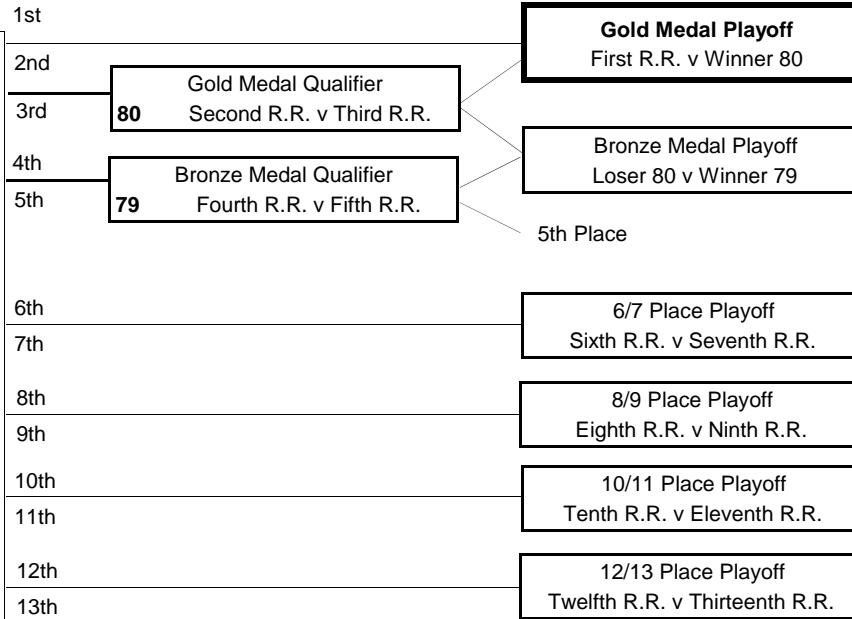

# 2019 Australian Volleyball Schools Cup

Round Robin - Fixed Time