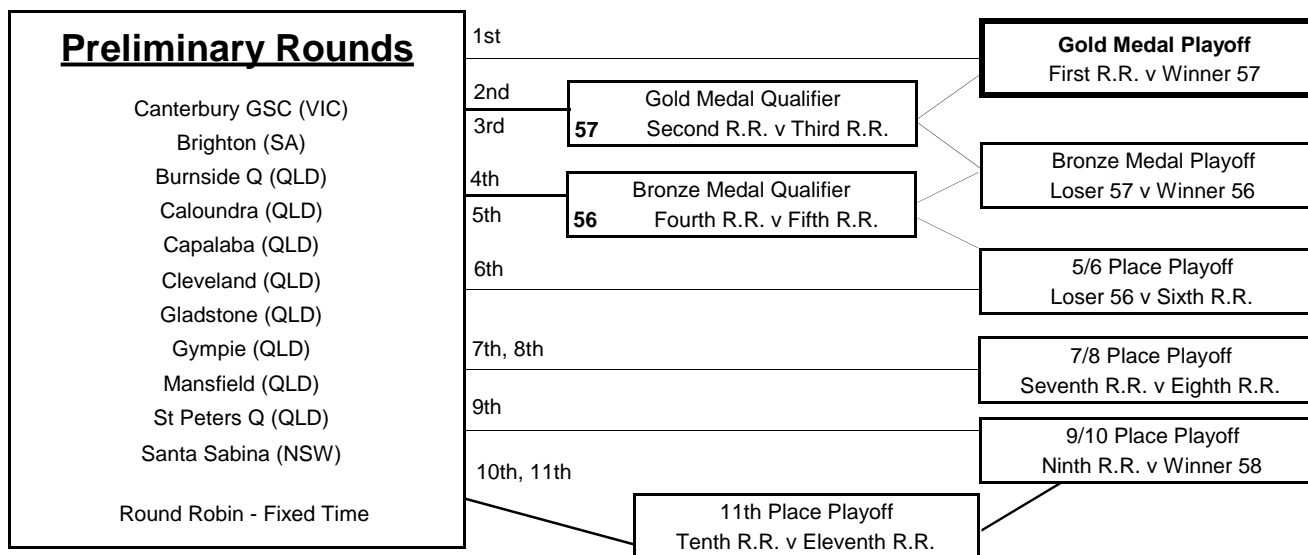

Girls - Yr 8 Division 1

11 Teams

Sunday

Time		Match (Duty) ID.	Pool		
Court 5 - Coomera					
9:20	Brighton vs. Santa Sabina	(Gladstone) :1	A		
10:30	Caloundra vs. Mansfield	(Brighton) :3	A		
11:40	Canterbury GSC vs. Santa Sabina	(Caloundra) :6	A		
12:50	Brighton vs. Mansfield	(Santa Sabina) :10	A		
14:00	Canterbury GSC vs. St Peters Q	(Mansfield) :11	A		
15:10	Capalaba vs. Cleveland	Canterbury GSC) :7	A		
Court 6 - Coomera					
9:20	Burnside Q vs. St Peters Q	(Gympie) :2	A		
10:30	Capalaba vs. Gympie	(St Peters Q) :4	A		
11:40	Cleveland vs. Gladstone	(Capalaba) :5	A		
12:50	Burnside Q vs. Gympie	(Cleveland) :9	A		
14:00	Caloundra vs. Gladstone	(Burnside Q) :8	A		

Monday

Time		Match (Duty) ID.	Pool		
Court 13 - Carrara Hall 1					
8:00	Capalaba vs. Mansfield	(Cleveland) :46	A		
9:20	Cleveland vs. Gympie	(Mansfield) :45	A		
10:30	Capalaba vs. St Peters Q	(Gympie) :20	A		
11:40	Cleveland vs. Mansfield	(St Peters Q) :21	A		
12:50	Brighton vs. Gladstone	Canterbury GSC) :14	A		
14:00	Caloundra vs. St Peters Q	(Brighton) :47	A		
15:10	Canterbury GSC vs. Gladstone	(Caloundra) :41	A		
16:20	Burnside Q vs. Santa Sabina	:48	A		
17:30	Different Division	(Gladstone) H23	A		

Tuesday

Time		Match (Duty) ID.	Pool		
Court 6 - Coomera					
8:00	Canterbury GSC vs. Capalaba	(Brighton) :29	A		
9:20	Mansfield vs. Santa Sabina	(St Peters Q) :12	A		
10:30	Burnside Q vs. Gladstone	(Mansfield) :51	A		
11:40	Brighton vs. St Peters Q	(Santa Sabina) :17	A		
12:50	Capalaba vs. Gladstone	(Cleveland) :55	A		
14:00	St Peters Q vs. Santa Sabina	(Gladstone) :54	A		
Court 7 - Coomera					
8:00	Caloundra vs. Cleveland	(Burnside Q) :50	A		
9:20	Brighton vs. Gympie	(Caloundra) :52	A		
10:30	Canterbury GSC vs. Cleveland	(Capalaba) :25	A		
11:40	Caloundra vs. Gympie	Canterbury GSC) :44	A		
12:50	Burnside Q vs. Mansfield	(Gympie) :33	A		