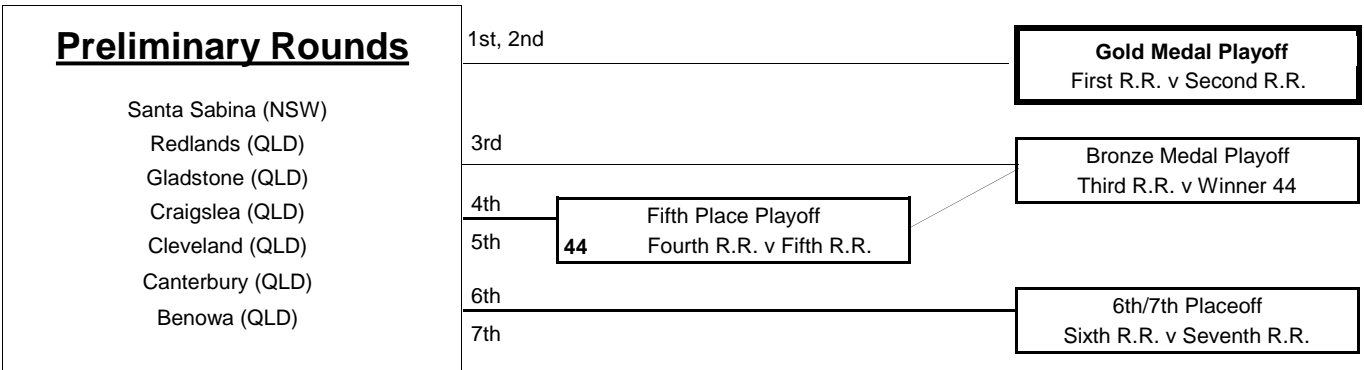

Girls - Yr7 Division 1

7 Teams