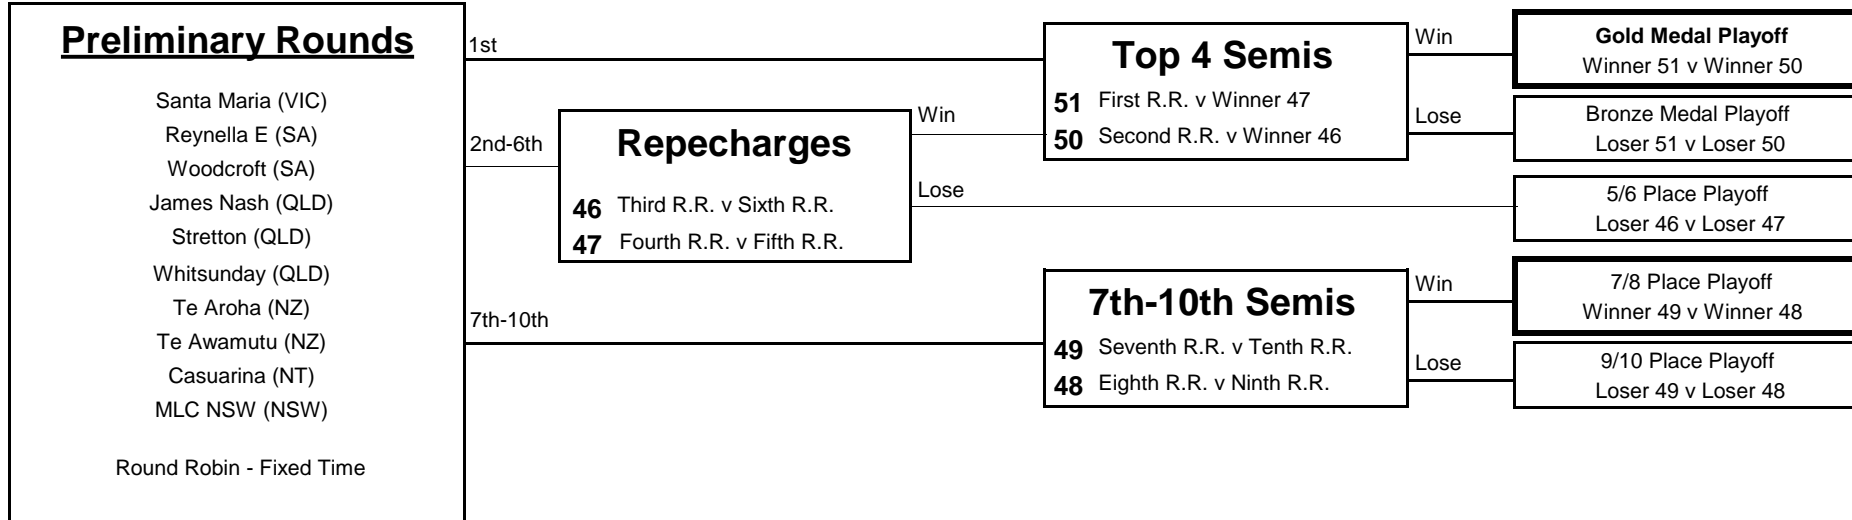

Girls - Yr 12 Division 3

10 Teams

Sunday

Time			Match	
	(Duty)	ID.	Pool	
Court 15 - Carrara Hall 2				
9:20	Woodcroft vs. Casuarina	(James Nash)	P28	A
10:30	Reynella E vs. Te Aroha	(Casuarina)	P2	A
11:40	James Nash vs. Te Awamutu	(Reynella E)	P23	A
12:50	Santa Maria vs. MLC NSW	(James Nash)	P21	A
14:00	Stretton vs. Whitsunday	(Santa Maria)	P38	A

Monday

Time			Match	
	(Duty)	ID.	Pool	
Court 6 - Coomera				
16:20	Te Aroha vs. Casuarina	(MLC NSW)	P12	A
17:30	Whitsunday vs. Te Awamutu	(Casuarina)	P7	A
18:40	Te Aroha vs. MLC NSW	(Te Awamutu)	P39	A
19:50	Whitsunday vs. Casuarina	(Te Aroha)	P34	A
21:10	Te Awamutu vs. MLC NSW	(Whitsunday)	P17	A
Court 12 - Coomera				
16:20	Santa Maria vs. James Nash	(Reynella E)	P31	A
17:30	Woodcroft vs. Stretton	(Santa Maria)	P32	A
18:40	Reynella E vs. James Nash	(Stretton)	P37	A
19:50	Santa Maria vs. Woodcroft	(James Nash)	P36	A
21:10	Reynella E vs. Stretton	(Woodcroft)	P14	A

Tuesday

Time			Match	
	(Duty)	ID.	Pool	
Court 17 - Carrara Hall 2				
16:20	James Nash vs. Te Aroha	(Santa Maria)	P43	A
17:30	Woodcroft vs. Whitsunday	(James Nash)	P42	A
18:40	Santa Maria vs. Te Aroha	(Whitsunday)	P6	A
19:50	Woodcroft vs. James Nash	(Te Aroha)	P15	A
21:10	Santa Maria vs. Whitsunday	(Woodcroft)	P1	A
Court 18 - Carrara Hall 2				
16:20	Stretton vs. Casuarina	(Te Awamutu)	P22	A
17:30	Reynella E vs. MLC NSW	(Stretton)	P33	A
18:40	Te Awamutu vs. Casuarina	(Reynella E)	P40	A
19:50	Stretton vs. MLC NSW	(Casuarina)	P5	A
21:10	Reynella E vs. Te Awamutu	(MLC NSW)	P29	A