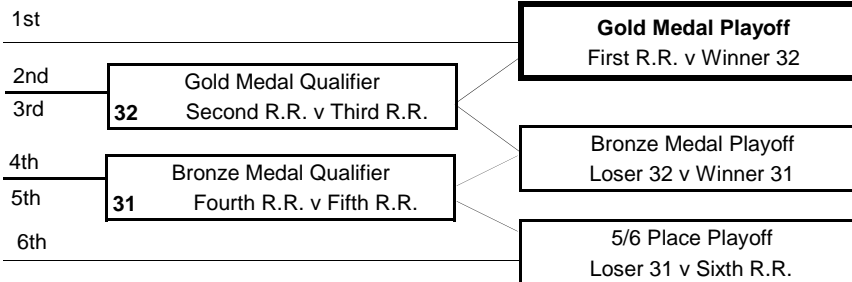

2019 Australian Volleyball Schools Cup

Girls - Yr 12 Division 1

6 Teams

Preliminary Rounds

Riverside (NSW)
Rangitoto (NZ)
Mansfield (QLD)
Pembroke (SA)
Brighton (SA)
Canterbury GSC (VIC)

Sunday

Time		(Duty)	Match	
			ID.	Pool
	Court 10 - Carrara Hall 1			
8:00	Riverside vs. Brighton	(Mansfield)	N10	A
9:20	Rangitoto vs. Pembroke	(Brighton)	N11	A
10:30	Mansfield vs. Canterbury GSC	(Pembroke)	N12	A

Monday

Time		(Duty)	Match	
			ID.	Pool
	Court 7 - Coomera			
15:10	Rangitoto vs. Mansfield	(Pembroke)	N14	A
16:20	Riverside vs. Canterbury GSC	(Rangitoto)	N13	A
17:30	Pembroke vs. Brighton	(Canterbury GSC)	N15	A
18:40	Riverside vs. Rangitoto	(Brighton)	N1	A
19:50	Mansfield vs. Pembroke	(Riverside)	N2	A
21:10	Brighton vs. Canterbury GSC	(Mansfield)	N3	A