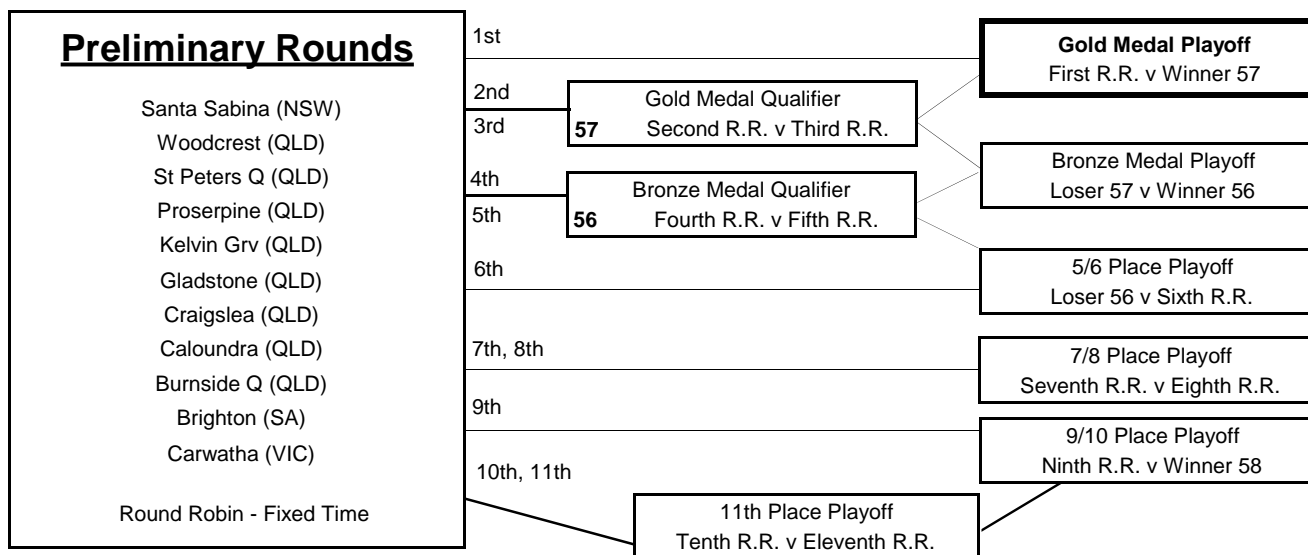

Girls - Yr 11 Division 1

11 Teams

Sunday

Time			Match	
	(Duty)	ID.	Pool	
Court 13 - Carrara Hall 1				
15:10	Woodcrest	vs. Carwatha	(Caloundra) R1	A
16:20	Proserpine	vs. Burnside Q	(Gladstone) R3	A
17:30	Santa Sabina	vs. Carwatha	(Proserpine) R6	A
18:40	Woodcrest	vs. Burnside Q	(Carwatha) R10	A
19:50	Santa Sabina	vs. Brighton	(Burnside Q) R11	A
21:10	Kelvin Grv	vs. Gladstone	(Santa Sabina) R7	A
Court 12 - Carrara Hall 1				
16:20	St Peters Q	vs. Brighton	(Craigslea) R2	A
17:30	Kelvin Grv	vs. Caloundra	(Brighton) R4	A
18:40	Gladstone	vs. Craigslea	(Kelvin Grv) R5	A
19:50	St Peters Q	vs. Caloundra	(Woodcrest) R9	A
21:10	Proserpine	vs. Craigslea	(St Peters Q) R8	A

Monday

Time			Match	
	(Duty)	ID.	Pool	
Court 5 - Coomera				
8:00	Kelvin Grv	vs. Burnside Q	(Gladstone) R46	A
9:20	Gladstone	vs. Caloundra	(Burnside Q) R45	A
10:30	Kelvin Grv	vs. Brighton	(Caloundra) R20	A
11:40	Gladstone	vs. Burnside Q	(Brighton) R21	A
12:50	Woodcrest	vs. Craigslea	(Santa Sabina) R14	A
14:00	Proserpine	vs. Brighton	(Woodcrest) R47	A
15:10	Santa Sabina	vs. Craigslea	(Proserpine) R41	A
16:20	St Peters Q	vs. Carwatha	(Craigslea) R48	A

Tuesday

Time			Match	
	(Duty)	ID.	Pool	
Court 14 - Carrara Hall 1				
16:20	St Peters Q	vs. Burnside Q	(Gladstone) R33	A
17:30	Proserpine	vs. Caloundra	(Burnside Q) R44	A
18:40	Santa Sabina	vs. Gladstone	(Proserpine) R25	A
19:50	Woodcrest	vs. Caloundra	(St Peters Q) R52	A
21:10	Proserpine	vs. Gladstone	(Caloundra) R50	A
Court 19 - Carrara Hall 2				
15:10	Brighton	vs. Carwatha	(Woodcrest) R54	A
16:20	Kelvin Grv	vs. Craigslea	(Santa Sabina) R55	A
17:30	Woodcrest	vs. Brighton	(Kelvin Grv) R17	A
18:40	St Peters Q	vs. Craigslea	(Brighton) R51	A
19:50	Burnside Q	vs. Carwatha	(Craigslea) R12	A
21:10	Santa Sabina	vs. Kelvin Grv	(Carwatha) R29	A