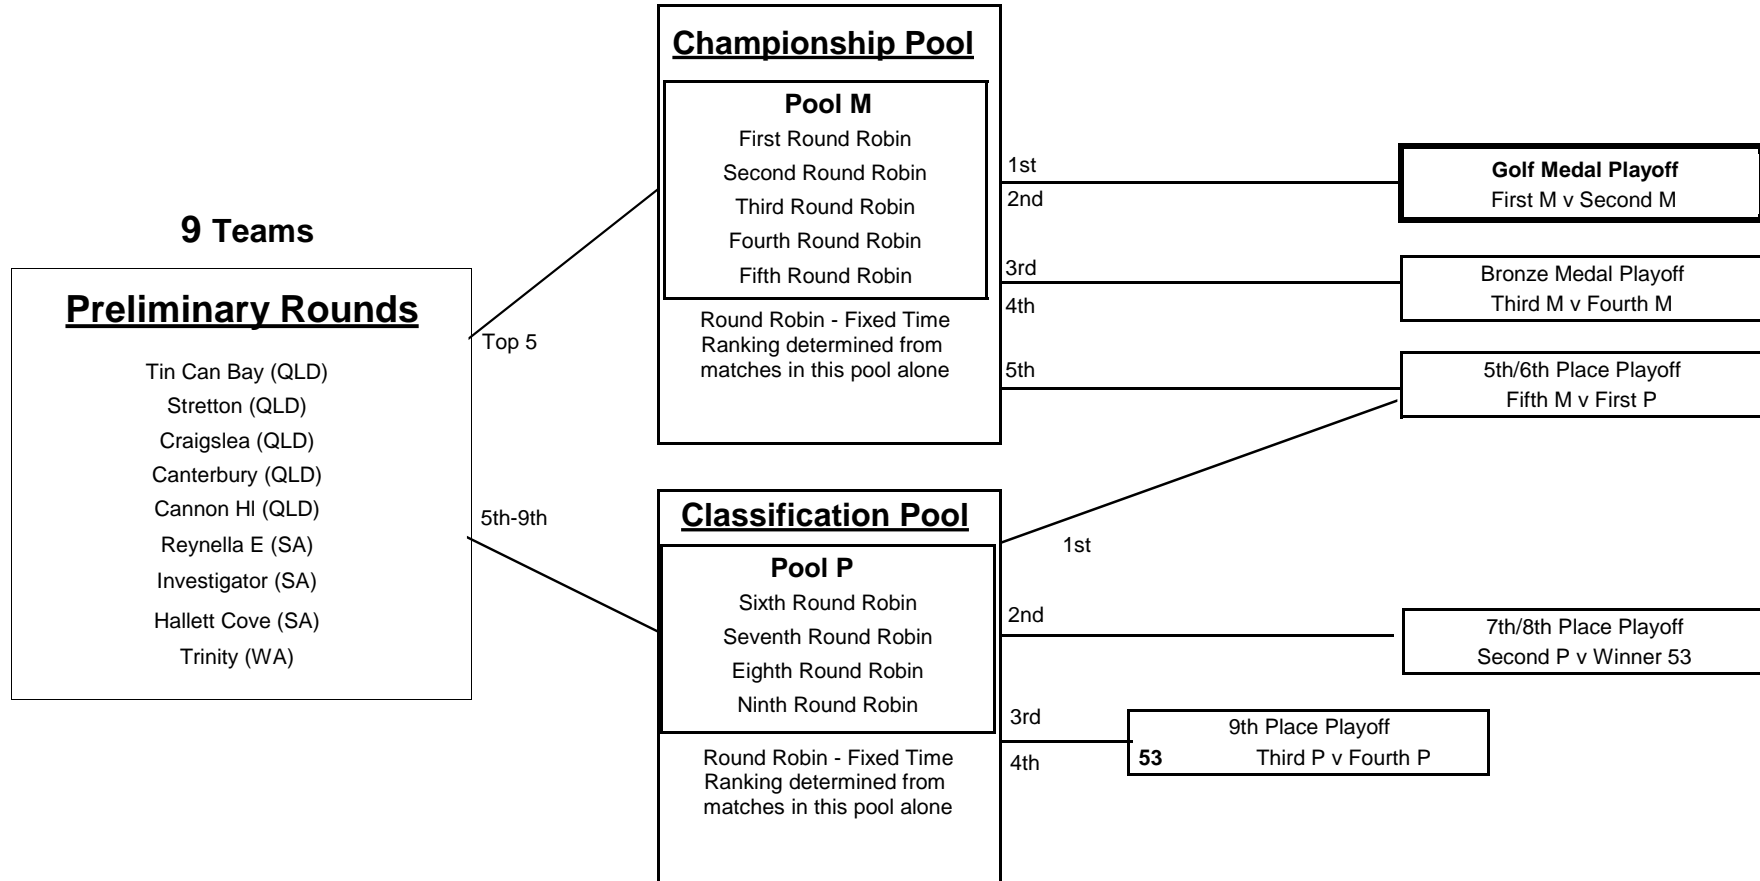

Boys - Yr 8 Division 3

Sunday

Time		Match (Duty) ID.	Pool
Court 11 - Carrara Hall 1			
8:00	Different Divsion	(Craigslea) *7	A
9:20	Stretton vs. Trinity	=7	A
10:30	Craigslea vs. Hallett Cove	(Stretton) =12	A
11:40	Tin Can Bay vs. Trinity	(Hallett Cove) =14	A
12:50	Stretton vs. Investigator	(Trinity) =11	A
14:00	Craigslea vs. Reynella E	(Investigator) =9	A
15:10	Canterbury vs. Cannon HI	(Reynella E) =8	A
16:20	Tin Can Bay vs. Hallett Cove	(Cannon HI) =1	A
17:30	Canterbury vs. Investigator	(Tin Can Bay) =36	A
18:40	Cannon HI vs. Reynella E	(Canterbury) =30	A

Monday

Time		Match (Duty) ID.	Pool
Court 8 - Coomera			
8:00	Tin Can Bay vs. Investigator	(Reynella E) =5	A
9:20	Reynella E vs. Hallett Cove	(Investigator) =6	A
10:30	Tin Can Bay vs. Stretton	(Hallett Cove) =27	A
11:40	Reynella E vs. Investigator	(Tin Can Bay) =35	A
12:50	Cannon HI vs. Hallett Cove	(Stretton) =18	A
14:00	Canterbury vs. Trinity	(Cannon HI) =13	A
15:10	Stretton vs. Craigslea	(Canterbury) =17	A
16:20	Cannon HI vs. Trinity	=19	A
17:30	Craigslea vs. Canterbury	(Trinity) =4	A
18:40	Different Divsion	(Craigslea) T17	B

Wednesday

Time		Match (Duty) ID.	Pool
Court 10 - Coomera			
8:00	Tin Can Bay vs. Cannon HI	(Canterbury) =32	A
9:20	Canterbury vs. Reynella E	(Tin Can Bay) =16	A
10:30	Craigslea vs. Cannon HI	(Reynella E) =24	A
11:40	Tin Can Bay vs. Canterbury	(Cannon HI) =23	A
12:50	Investigator vs. Trinity	(Hallett Cove) =2	A
14:00	Stretton vs. Reynella E	(Investigator) =22	A
15:10	Hallett Cove vs. Trinity	(Stretton) =31	A
16:20	Craigslea vs. Investigator	=21	A
17:30	Stretton vs. Hallett Cove	(Trinity) =34	A
18:40	Different Divsion	(Craigslea) \$17	A