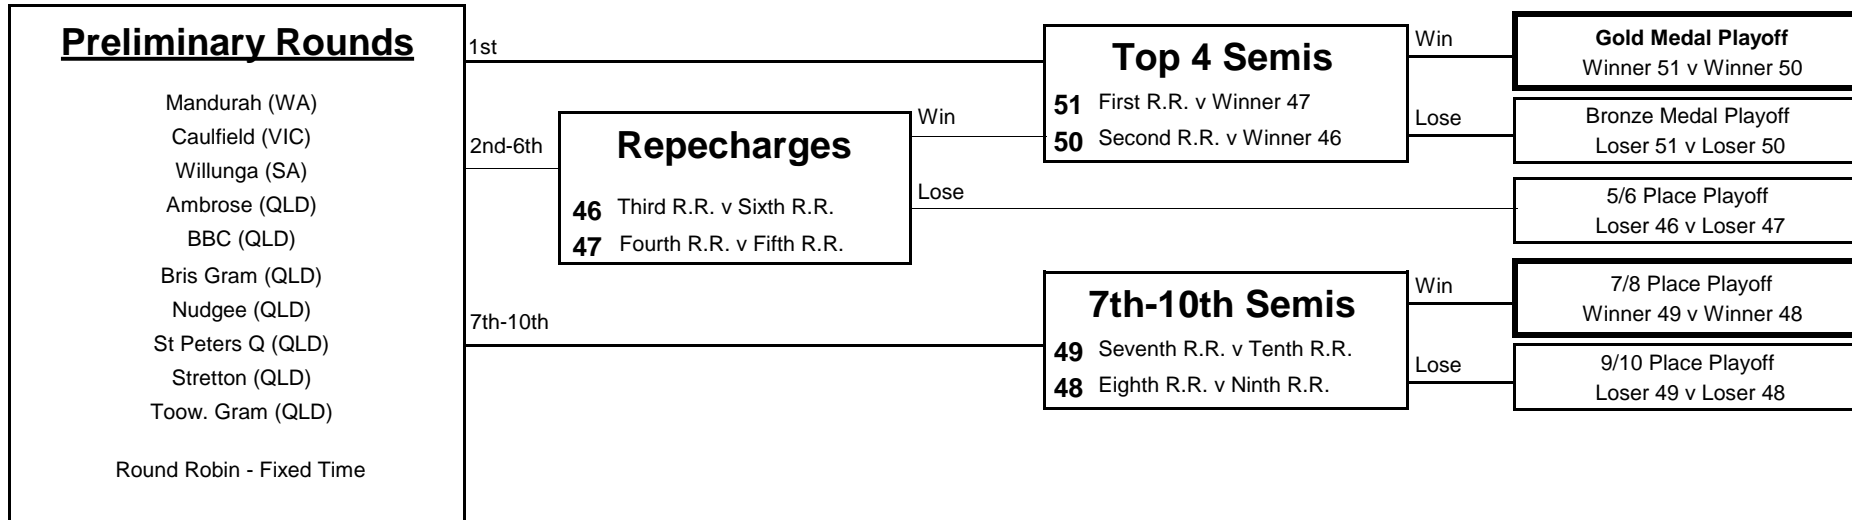

10 Teams

Sunday

Time		Match (Duty) ID.	Pool
Court 1 - Coomera			
17:30	Willunga vs. Stretton	(Ambrose) F28	A
18:40	Caulfield vs. Nudgee	(Stretton) F2	A
19:50	Ambrose vs. St Peters Q	(Caulfield) F23	A
Court 4 - Coomera			
18:40	BBC vs. Bris Gram	(Mandurah) F38	A
19:50	Mandurah vs. Toow. Gram	(Bris Gram) F21	A

Monday

Time		Match (Duty) ID.	Pool
Court 17 - Carrara Hall 2			
16:20	St Peters Q vs. Toow. Gram	(Bris Gram) F17	A
17:30	Nudgee vs. Stretton	(Toow. Gram) F12	A
18:40	Bris Gram vs. St Peters Q	(Stretton) F7	A
19:50	Nudgee vs. Toow. Gram	(St Peters Q) F39	A
21:10	Bris Gram vs. Stretton	(Nudgee) F34	A
Court 18 - Carrara Hall 2			
16:20	Mandurah vs. Ambrose	(Caulfield) F31	A
17:30	Willunga vs. BBC	(Mandurah) F32	A
18:40	Caulfield vs. Ambrose	(BBC) F37	A
19:50	Mandurah vs. Willunga	(Ambrose) F36	A
21:10	Caulfield vs. BBC	(Willunga) F14	A

Tuesday

Time		Match (Duty) ID.	Pool
Court 2 - Coomera			
15:10	BBC vs. Stretton	(St Peters Q) F22	A
16:20	Caulfield vs. Toow. Gram	(BBC) F33	A
17:30	St Peters Q vs. Stretton	(Caulfield) F40	A
18:40	BBC vs. Toow. Gram	(Stretton) F5	A
19:50	Caulfield vs. St Peters Q	(Toow. Gram) F29	A
Court 1 - Coomera			
16:20	Ambrose vs. Nudgee	(Mandurah) F43	A
17:30	Willunga vs. Bris Gram	(Ambrose) F42	A
18:40	Mandurah vs. Nudgee	(Bris Gram) F6	A
19:50	Willunga vs. Ambrose	(Nudgee) F15	A
21:10	Mandurah vs. Bris Gram	(Willunga) F1	A