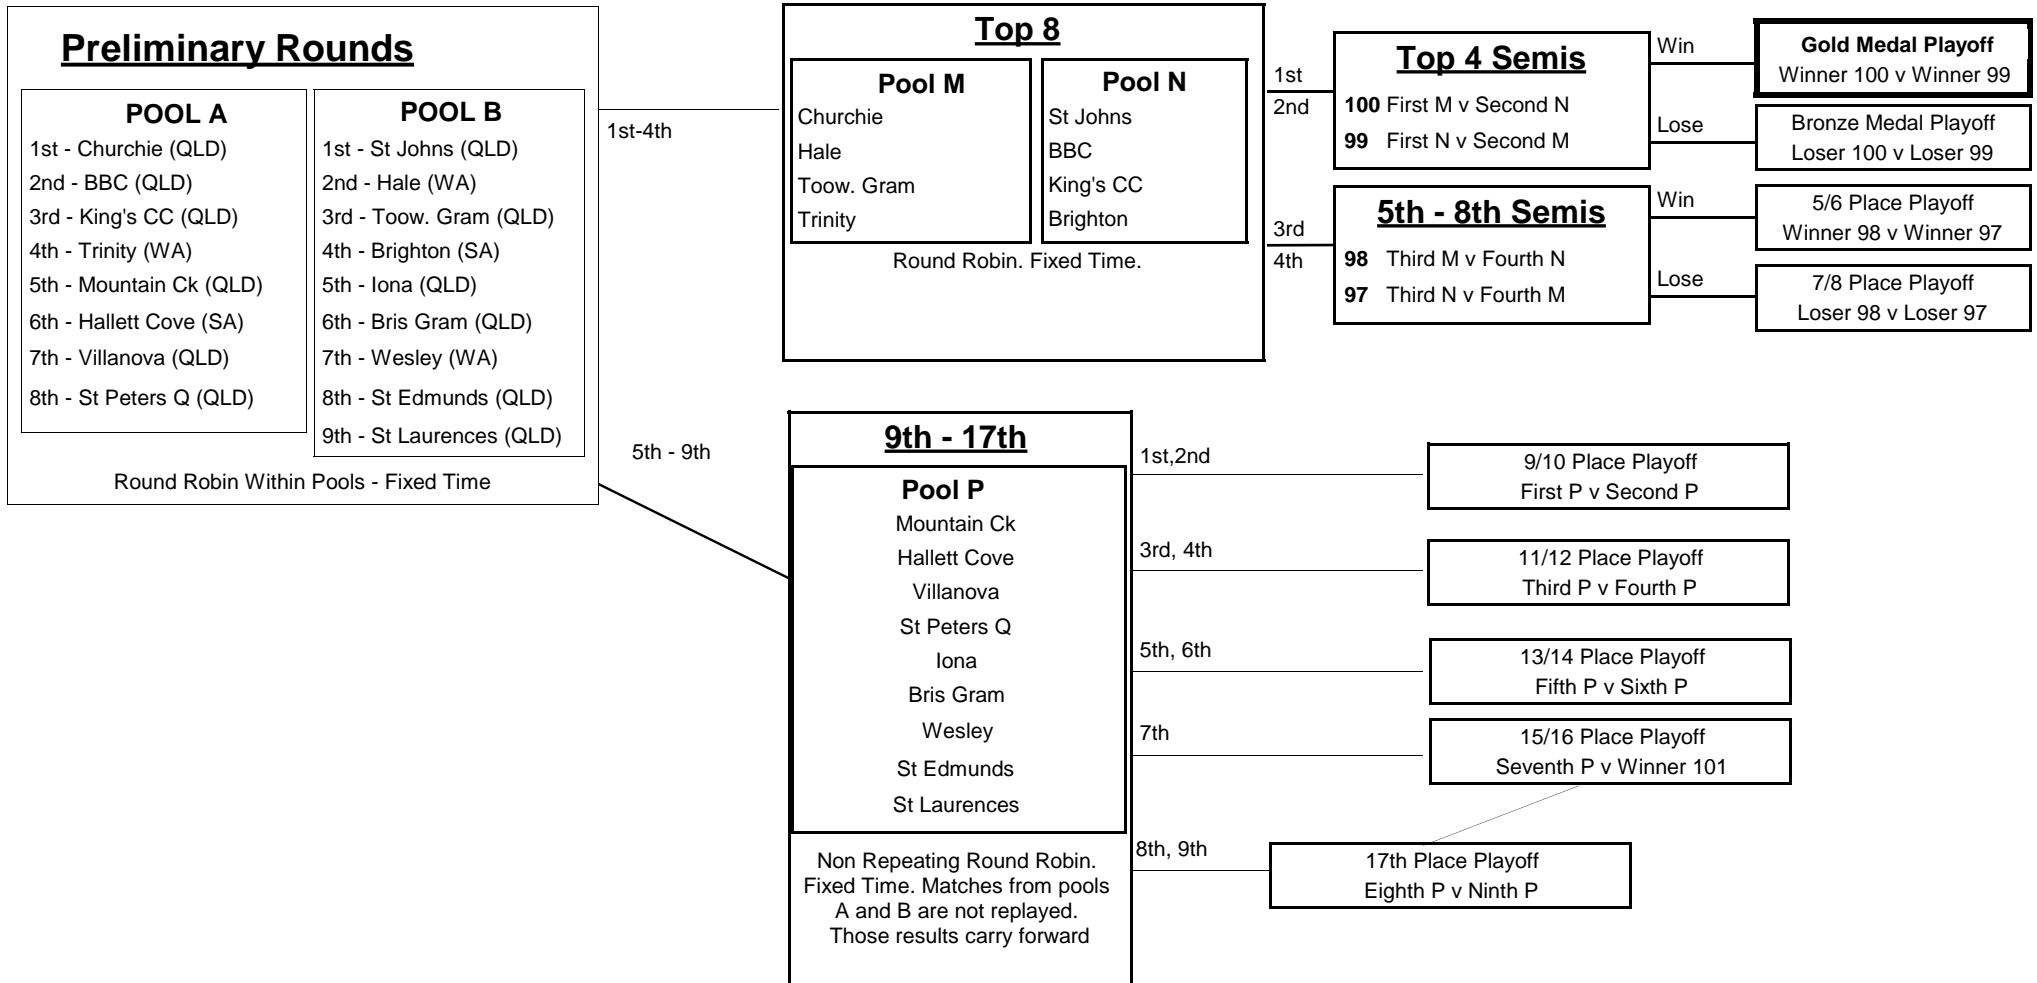

2019 Australian Volleyball Schools Cup

Boys - Yr 11 Division 1

17 Teams

Sunday

Time		Match (Duty) ID.	Pool
Court 3 - Coomera			
9:20	Brighton vs. St Edmunds	(Wesley) E7	B
10:30	Wesley vs. Bris Gram	(Brighton) E20	B
11:40	Hale vs. St Edmunds	(Bris Gram) E22	B
12:50	Brighton vs. Iona	(St Edmunds) E19	B
14:00	Wesley vs. St Johns	(Iona) E9	B
15:10	Toow. Gram vs. St Laurences	(St Johns) E8	B
16:20	Hale vs. Bris Gram	(St Laurences) E1	B
17:30	Toow. Gram vs. Iona	(Hale) E60	B
18:40	St Laurences vs. St Johns	(Toow. Gram) E54	B
Court 4 - Coomera			
9:20	Hallett Cove vs. Churchie	(King's CC) E48	A
10:30	Trinity vs. BBC	(Mountain Ck) E51	A
11:40	Hallett Cove vs. King's CC	(Trinity) E16	A
12:50	Mountain Ck vs. BBC	(Hallett Cove) E17	A
14:00	Villanova vs. St Peters Q	(BBC) E29	A
15:10	Trinity vs. Churchie	(Villanova) E32	A
16:20	St Peters Q vs. King's CC	(Churchie) E49	A
17:30	Villanova vs. Mountain Ck	(St Peters Q) E50	A

Monday

Time		Match (Duty) ID.	Pool
Court 14 - Carrara Hall 1			
9:20	Different Divsion	(St Johns) C45	B
10:30	Hale vs. Iona	E5	B
11:40	St Johns vs. Bris Gram	(Iona) E6	B
12:50	Hale vs. Brighton	(Bris Gram) E43	B
14:00	St Johns vs. Iona	(Hale) E59	B
16:20	St Laurences vs. Bris Gram	(Wesley) E26	B
17:30	Toow. Gram vs. St Edmunds	(St Laurences) E21	B
18:40	Brighton vs. Wesley	(Toow. Gram) E25	B
19:50	St Laurences vs. St Edmunds	(Brighton) E35	B
21:10	Wesley vs. Toow. Gram	(St Edmunds) E4	B
Court 13 - Carrara Hall 1			
16:20	Different Divsion	(St Peters Q) :48	A
19:50	Trinity vs. King's CC	E10	A
21:10	Hallett Cove vs. BBC	(King's CC) E31	A
Court 19 - Carrara Hall 2			
14:00	Different Divsion	(Trinity) H11	A
15:10	King's CC vs. Churchie	E62	A
16:20	Trinity vs. Mountain Ck	(BBC) E63	A
17:30	Hallett Cove vs. Villanova	(Churchie) E12	A
18:40	St Peters Q vs. BBC	(Hallett Cove) E13	A
19:50	Villanova vs. Churchie	(Mountain Ck) E15	A
21:10	St Peters Q vs. Mountain Ck	(Villanova) E33	A